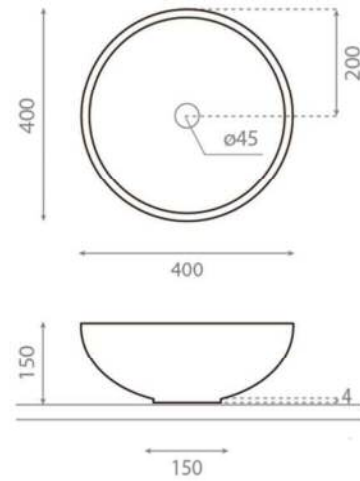

Macael

Ref. 00397

400x150 mm.

Features

Lys topcounter washbasin
Porcelain
Hand-painted
Green finish
Dimensions: 400x150 mm.
Base: 125 mm.